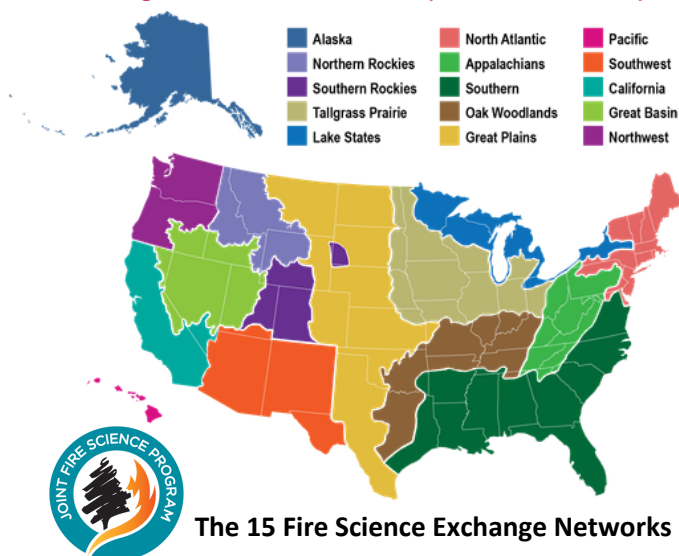

Select Hawai'i Wildfire Summit Attendee Responses:

"I really appreciate the framing of the summit around connection and partnership – from the small things like prompts to share and talk with one's neighbor before a session got under way, I could feel that spirit throughout the event!"

"[The Summit] expanded my scope from my team's primary role within fire mitigation outward to the larger interconnected pieces of comprehensive fire mitigation strategy."

Pacific Fire Exchange program and Hawai'i Wildfire Management Organization staff and board members at the Hawai'i Wildfire Summit, Feb 2025. Credit: Hawai'i Wildfire Management Organization